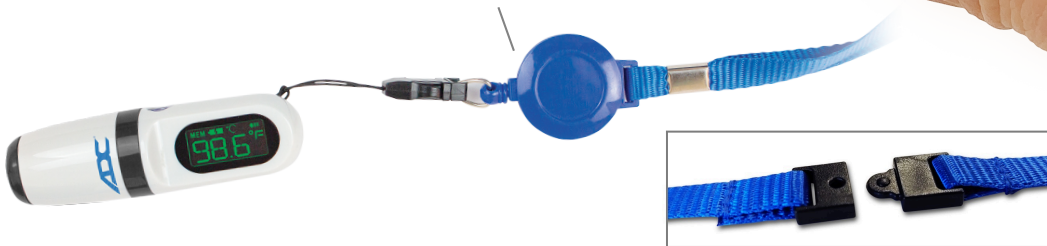

## Non-Contact Thermometer

ADC's non-contact Adtemp Mini 432 is compact, lightweight, and fast. Featuring an ingenious design and incredible portability, the Adtemp 432 is sure to become an essential instrument for busy professionals.

### NO SKIN CONTACT REQUIRED!

Minimize the risk of cross contamination

Retractable, **breakaway lanyard** included – the perfect instrument for patient rounds!

- One-second readings with 9-reading memory
- Compact, lightweight size: measures 3.5" and weighs 1.6 oz
- Color-coded LCD display with fever warning
- °F/°C switchable display
- Up to 1,000 measurements on a single charge
- Good for 300,000 measurements, lifetime
- Micro USB cable included
- Clips to wearable, retractable, breakaway lanyard, included
- Audible beep when measurement is complete
- 2-year warranty